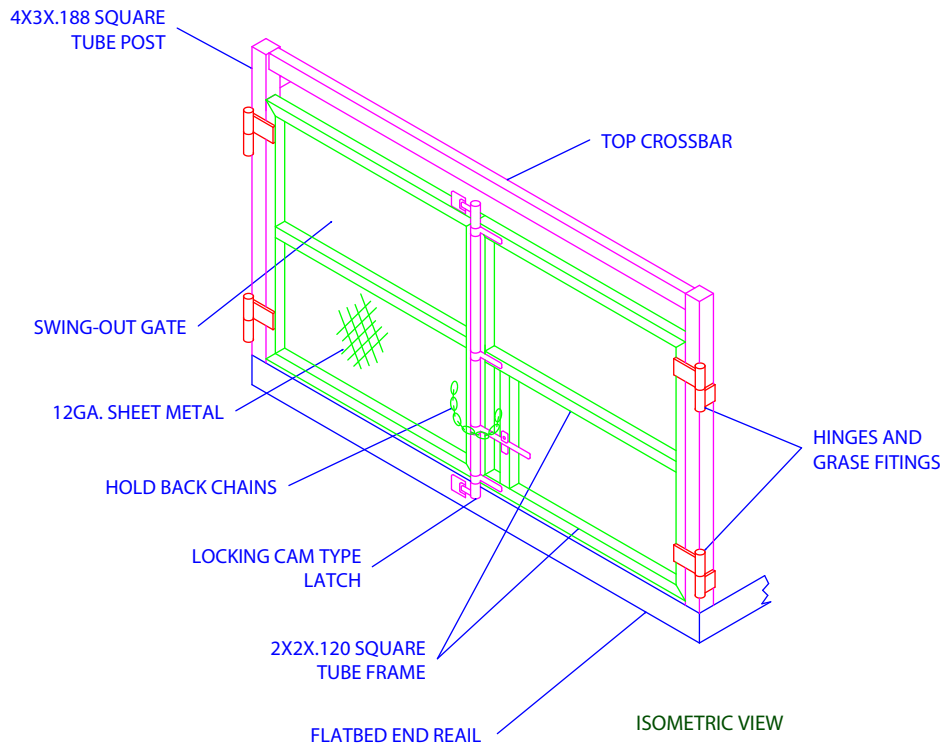

## SWING-OUTGATE

### FEATURES

- . 12GA SHEET METAL
- . HEAVY DUTY HINGES WITH 1" PINS AND GREASE FITTINGS
- . LOCKING CAM TYPE LATCH
- . H.D. DOORS HOLD BACK CHAINS
- . FIX OR REMOVABLE CROSSBAR
- . 4X3X.188 SQUARE TUBE POSTS
- . 2X2X.120 SQUARE TUBE FRAME DOORS