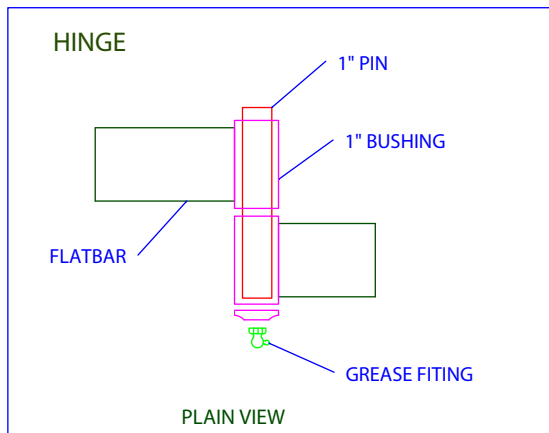

## SWING-OUTGATE

### FEATURES

- . 12GA SHEET METAL
- . HEAVY DUTY HINGES WITH 1" PINS AND GREASE FITTINGS
- . LOCKING CAM TYPE LATCH
- . H.D. DOORS HOLD BACK CHAINS
- . FIX OR REMOVABLE CROSSBAR
- . 4X3X.188 SQUARE TUBE POSTS
- . 2X2X.120 SQUARE TUBE FRAME DOORS