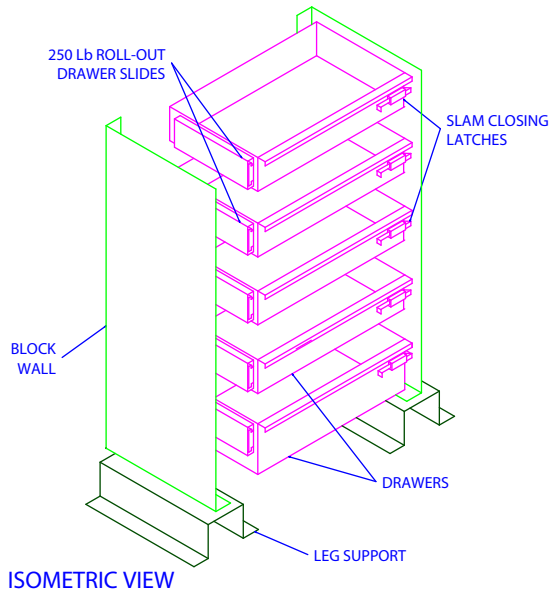

WESTERN TRUCK FAB
Manufacturers of Truck Bodies & Equipment
Quality Bodies at Competitive Prices

ROLL OUT DRAWERS

ISOMETRIC VIEW

SIDE VIEW (SECTIONED)

DRAWERS FEATURES

- . 14GA GALVANNEAL CONSTRUCTION
- . 250 Lb ROLL-OUT DRAWER SLIDES
- . SLAM CLOSING LATCH
- . 1" SKIP WELD ALL AROUND
- . SPRING LOADED CHECK FOR DOORS
- . PRIMED AND PAINTED