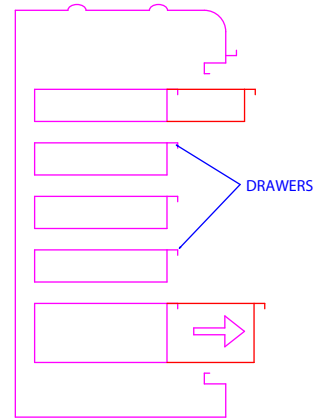

WESTERN TRUCK FAB
Manufacturers of Truck Bodies & Equipment
Quality Bodies at Competitive Prices

ROLL OUT DRAWERS

ISOMETRIC VIEW

SIDE VIEW (SECTIONED)

DRAWERS FEATURES

- . 14GA GALVANNEAL CONSTRUCTION
- . 250 Lb ROLL-OUT DRAWER SLIDES
- . SLAM CLOSING LATCH
- . 1" SKIP WELD ALL AROUND
- . SPRING LOADED CHECK FOR DOORS
- . PRIMED AND PAINTED