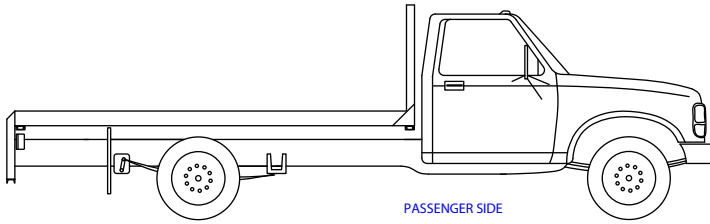

WESTERN TRUCK FAB
Manufacturers of Truck Bodies & Equipment
Quality Bodies at Competitive Prices

**FLATBED 12-FOOT PROTOTYPE
OPTIONS SKETCH FORM**

TOP VIEW

REAR VIEW

PASSENGER SIDE

DRIVER SIDE

Western Truck Fab
23285 Connecticut St
Hayward CA 94545
TEL: 510-785-9994
FAX: 510-785-9986