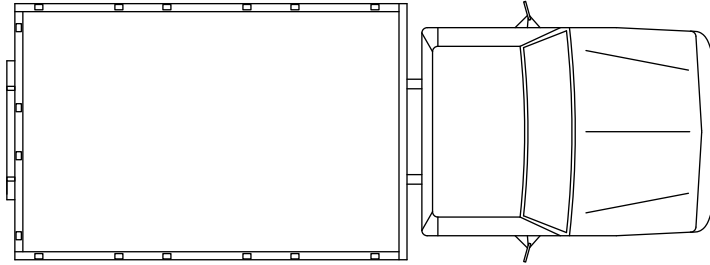

WESTERN TRUCK FAB
Manufacturers of Truck Bodies & Equipment
Quality Bodies at Competitive Prices

**FLATBED 12-FOOT PROTOTYPE
OPTIONS SKETCH FORM**

TOP VIEW

REAR VIEW

PASSENGER SIDE

DRIVER SIDE

Western Truck Fab
23285 Connecticut St
Hayward CA 94545
TEL: 510-785-9994
FAX: 510-785-9986