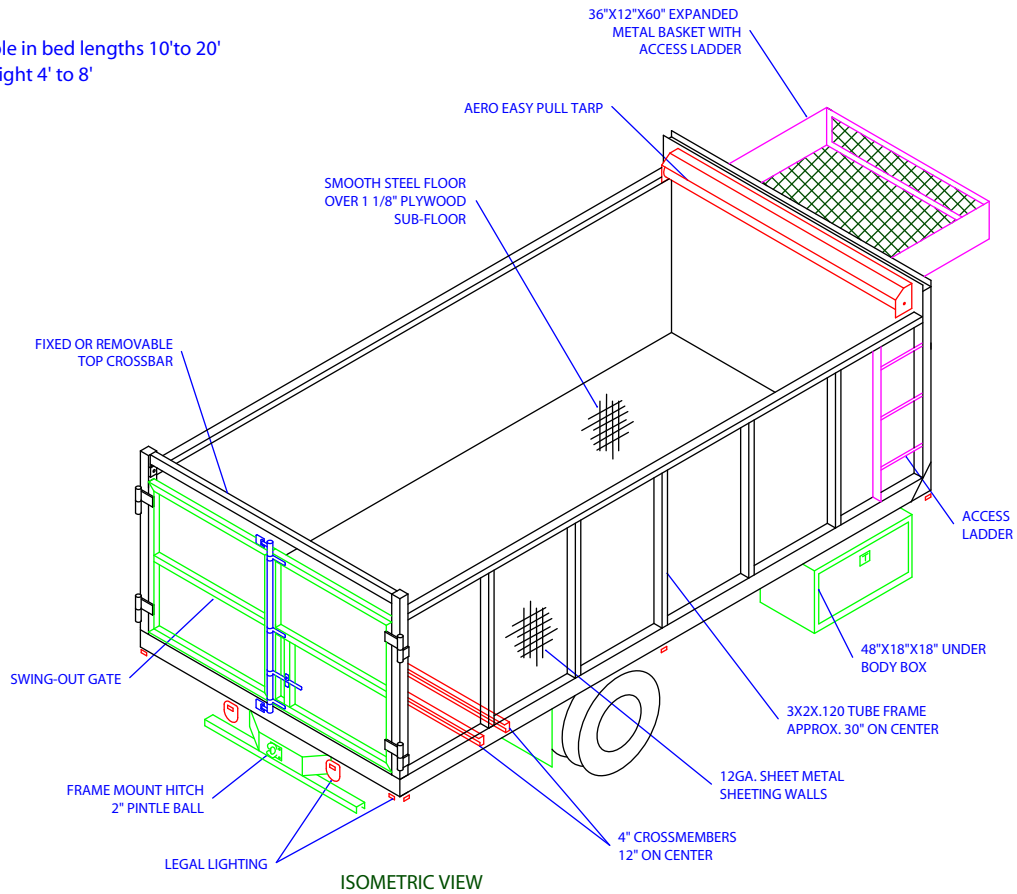

Available in bed lengths 10' to 20'
 side height 4' to 8'

ISOMETRIC VIEW

FEATURES

FLATBED

- .48" TALL STEEL HEADBOARD
- .10GA SMOOTH STEEL FLOOR OVER 1 1/8" PLYWOOD SUB-FLOOR
- .4" CROSSMEMBERS 12" ON CENTER

HOIST

- .CRYSTEEL LB 645-DM, 15 TON CAPACITY HOIST WITH DUMP SAFE PACKAGE
- .AIR, HOT OR CABLE SHIFT PTO WITH DIRECT MOUNT

ADD-ON

- .48" SOLID SIDES
- .3X2X.120 SQUARE TUBE FRAME APPROXIMATELY 30" ON CENTER
- .12GA SHEETING METAL FOR WALLS
- .AERO EASY OR MANUAL TARP
- .48" SWING-OUT GATES
- .FRAME MOUNT PINTLE OR RECEIVER HITCH
- .36"X12"X60" EXPANDED METAL CAB-OVER BASKET
- .ACCESS LADDER FOR BASKET
- .LEGAL LIGHTING
- .ALL FEATURES ARE PRIMED AND PAINTED